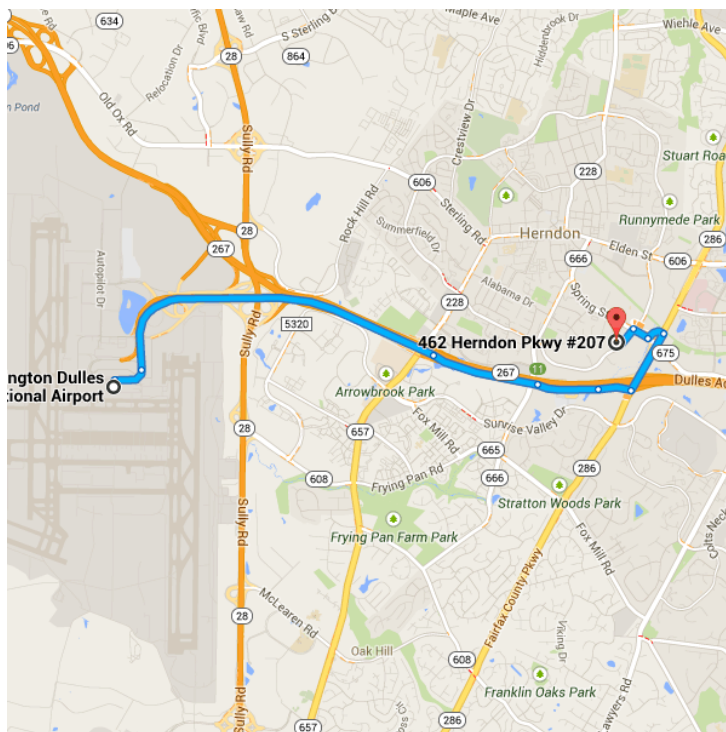

Directions from Washington Dulles International Airport to 462 Herndon Pkwy Drive 5.5 mi, 7 min #207

○ Washington Dulles International Airport

1 Saarinen Cir, Sterling, Virginia 20166

↑ Head east on Saarinen Cir
0.3 mi / 38 s

Continue on **Dulles Access Rd** to Reston.

Take exit **11** from **VA-267 E**

4.3 mi / 5 min

- ↑

 2. Continue onto **Dulles Access Rd**
2.7 mi
- ↘

 3. Take the exit onto **VA-267 E**
0.8 mi
- ↘

 4. Take exit **11** for **Virginia 286/Fairfax Co. Pkwy**
0.5 mi
- 5. Follow signs for **Route 286/Fairfax Co Parkway**
0.3 mi

Continue on **Fairfax County Pkwy**. Drive to **Herndon Pkwy** in Herndon

0.9 mi / 2 min

- ↙

 6. Turn **left** onto **Fairfax County Pkwy**
0.5 mi
- ↙

 7. Take the **Spring Street** exit on the **left** toward **Sunset Hills Road**
0.1 mi
- ↘

 8. Turn **right** onto **Spring St**
0.1 mi
- ↙

 9. Turn **left** onto **Herndon Pkwy**

i
Destination will be on the right

0.2 mi

📍 462 Herndon Pkwy #207

Herndon, VA 20170

These directions are for planning purposes only. You may find that construction projects, traffic, weather, or other events may cause conditions to differ from the map results, and you should plan your route accordingly. You must obey all signs or notices regarding your route.