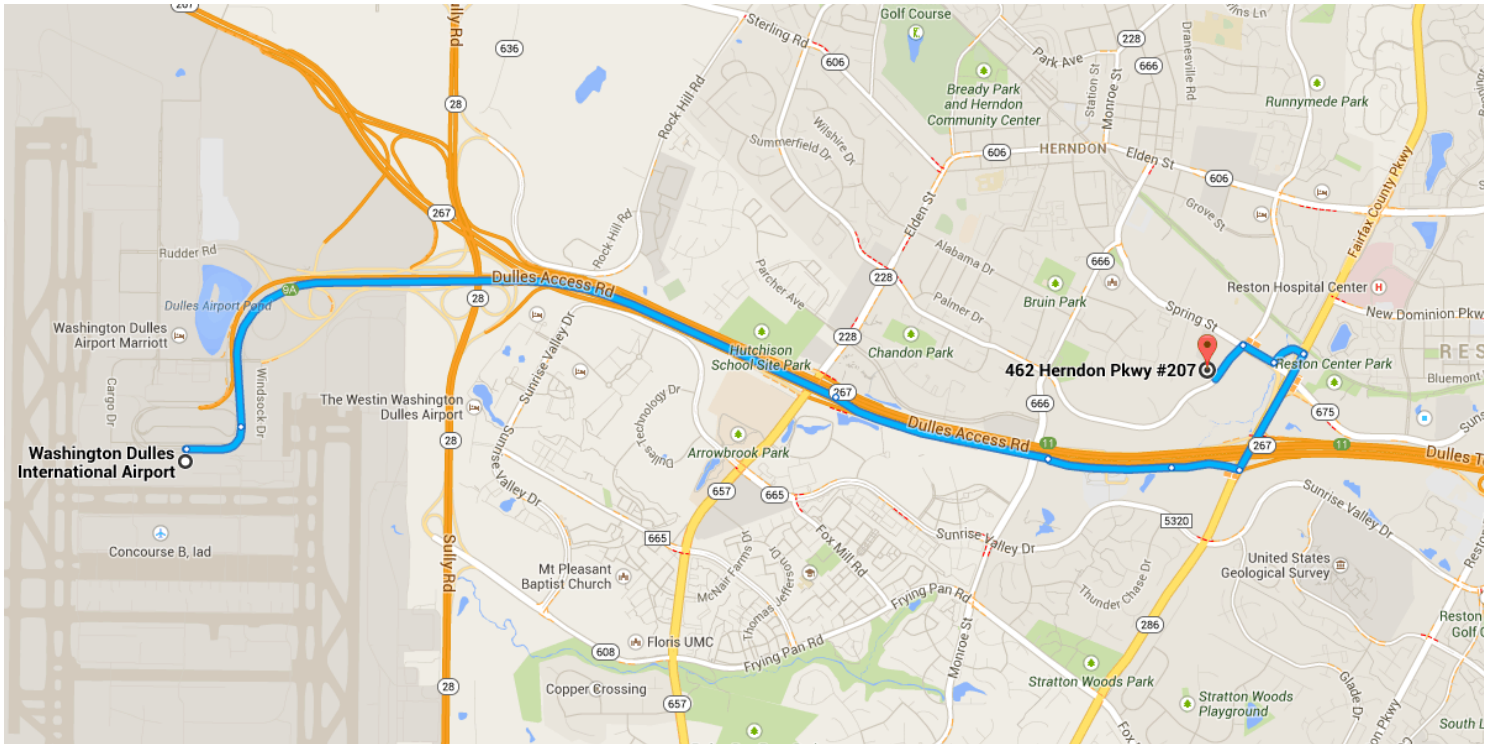

Directions from Washington Dulles International Airport to 462 Herndon Pkwy Drive 5.5 mi, 7 min #207

○ Washington Dulles International Airport

1 Saarinen Cir, Sterling, Virginia 20166

↑ Head east on Saarinen Cir
0.3 mi / 38 s

Continue on **Dulles Access Rd** to Reston.

Take exit **11** from **VA-267 E**

4.3 mi / 5 min

- ↑

 2. Continue onto **Dulles Access Rd**
2.7 mi
- ↘

 3. Take the exit onto **VA-267 E**
0.8 mi
- ↘

 4. Take exit **11** for **Virginia 286/Fairfax Co. Pkwy**
0.5 mi
- 5. Follow signs for **Route 286/Fairfax Co Parkway**
0.3 mi

Continue on **Fairfax County Pkwy**. Drive to **Herndon Pkwy** in Herndon

0.9 mi / 2 min

- ↙

 6. Turn **left** onto **Fairfax County Pkwy**
0.5 mi
- ↙

 7. Take the **Spring Street** exit on the **left** toward **Sunset Hills Road**
0.1 mi
- ↘

 8. Turn **right** onto **Spring St**
0.1 mi
- ↙

 9. Turn **left** onto **Herndon Pkwy**

i
Destination will be on the right

0.2 mi

📍 462 Herndon Pkwy #207

Herndon, VA 20170

These directions are for planning purposes only. You may find that construction projects, traffic, weather, or other events may cause conditions to differ from the map results, and you should plan your route accordingly. You must obey all signs or notices regarding your route.