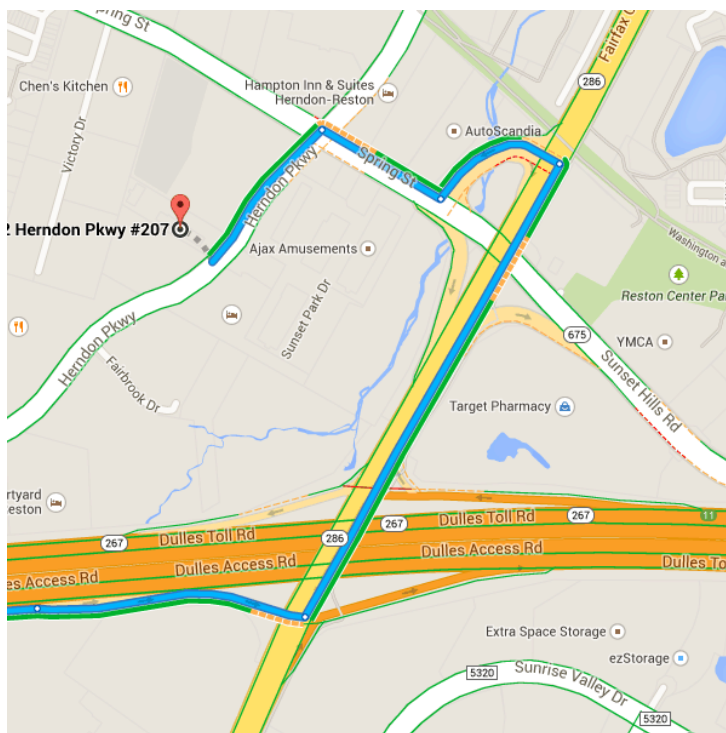

Directions from Washington Dulles International Airport to 462 Herndon Pkwy Drive 5.5 mi, 7 min #207

○ Washington Dulles International Airport

1 Saarinen Cir, Sterling, Virginia 20166

↑ Head east on Saarinen Cir
0.3 mi / 38 s

Continue on **Dulles Access Rd** to Reston.

Take exit **11** from **VA-267 E**

4.3 mi / 5 min

- ↑

 2. Continue onto **Dulles Access Rd**
2.7 mi
- ↘

 3. Take the exit onto **VA-267 E**
0.8 mi
- ↘

 4. Take exit **11** for **Virginia 286/Fairfax Co. Pkwy**
0.5 mi
- 5. Follow signs for **Route 286/Fairfax Co Parkway**
0.3 mi

Continue on **Fairfax County Pkwy**. Drive to **Herndon Pkwy** in Herndon

0.9 mi / 2 min

- ↙

 6. Turn **left** onto **Fairfax County Pkwy**
0.5 mi
- ↙

 7. Take the **Spring Street** exit on the **left** toward **Sunset Hills Road**
0.1 mi
- ↘

 8. Turn **right** onto **Spring St**
0.1 mi
- ↙

 9. Turn **left** onto **Herndon Pkwy**

i
Destination will be on the right

0.2 mi

📍 462 Herndon Pkwy #207

Herndon, VA 20170

These directions are for planning purposes only. You may find that construction projects, traffic, weather, or other events may cause conditions to differ from the map results, and you should plan your route accordingly. You must obey all signs or notices regarding your route.